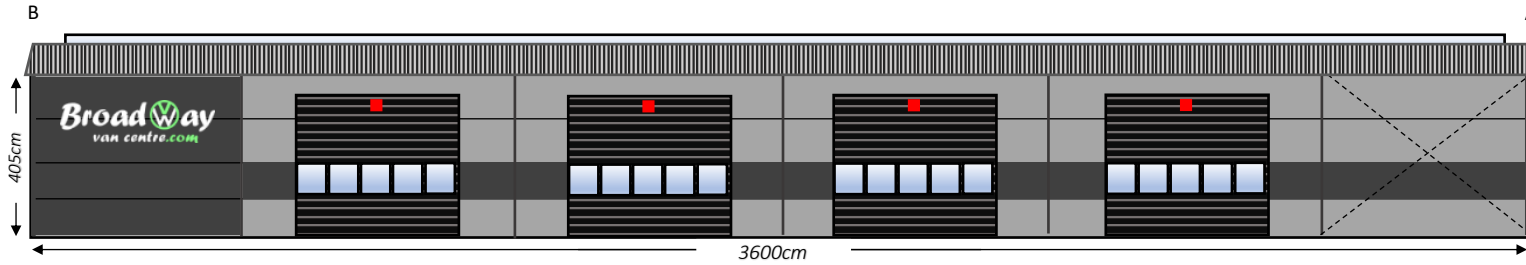

>Broadway Van Centre 6<
Building 1 - 576m2

Please Note: These are not architectural drawings and are for sales reference purposes only.